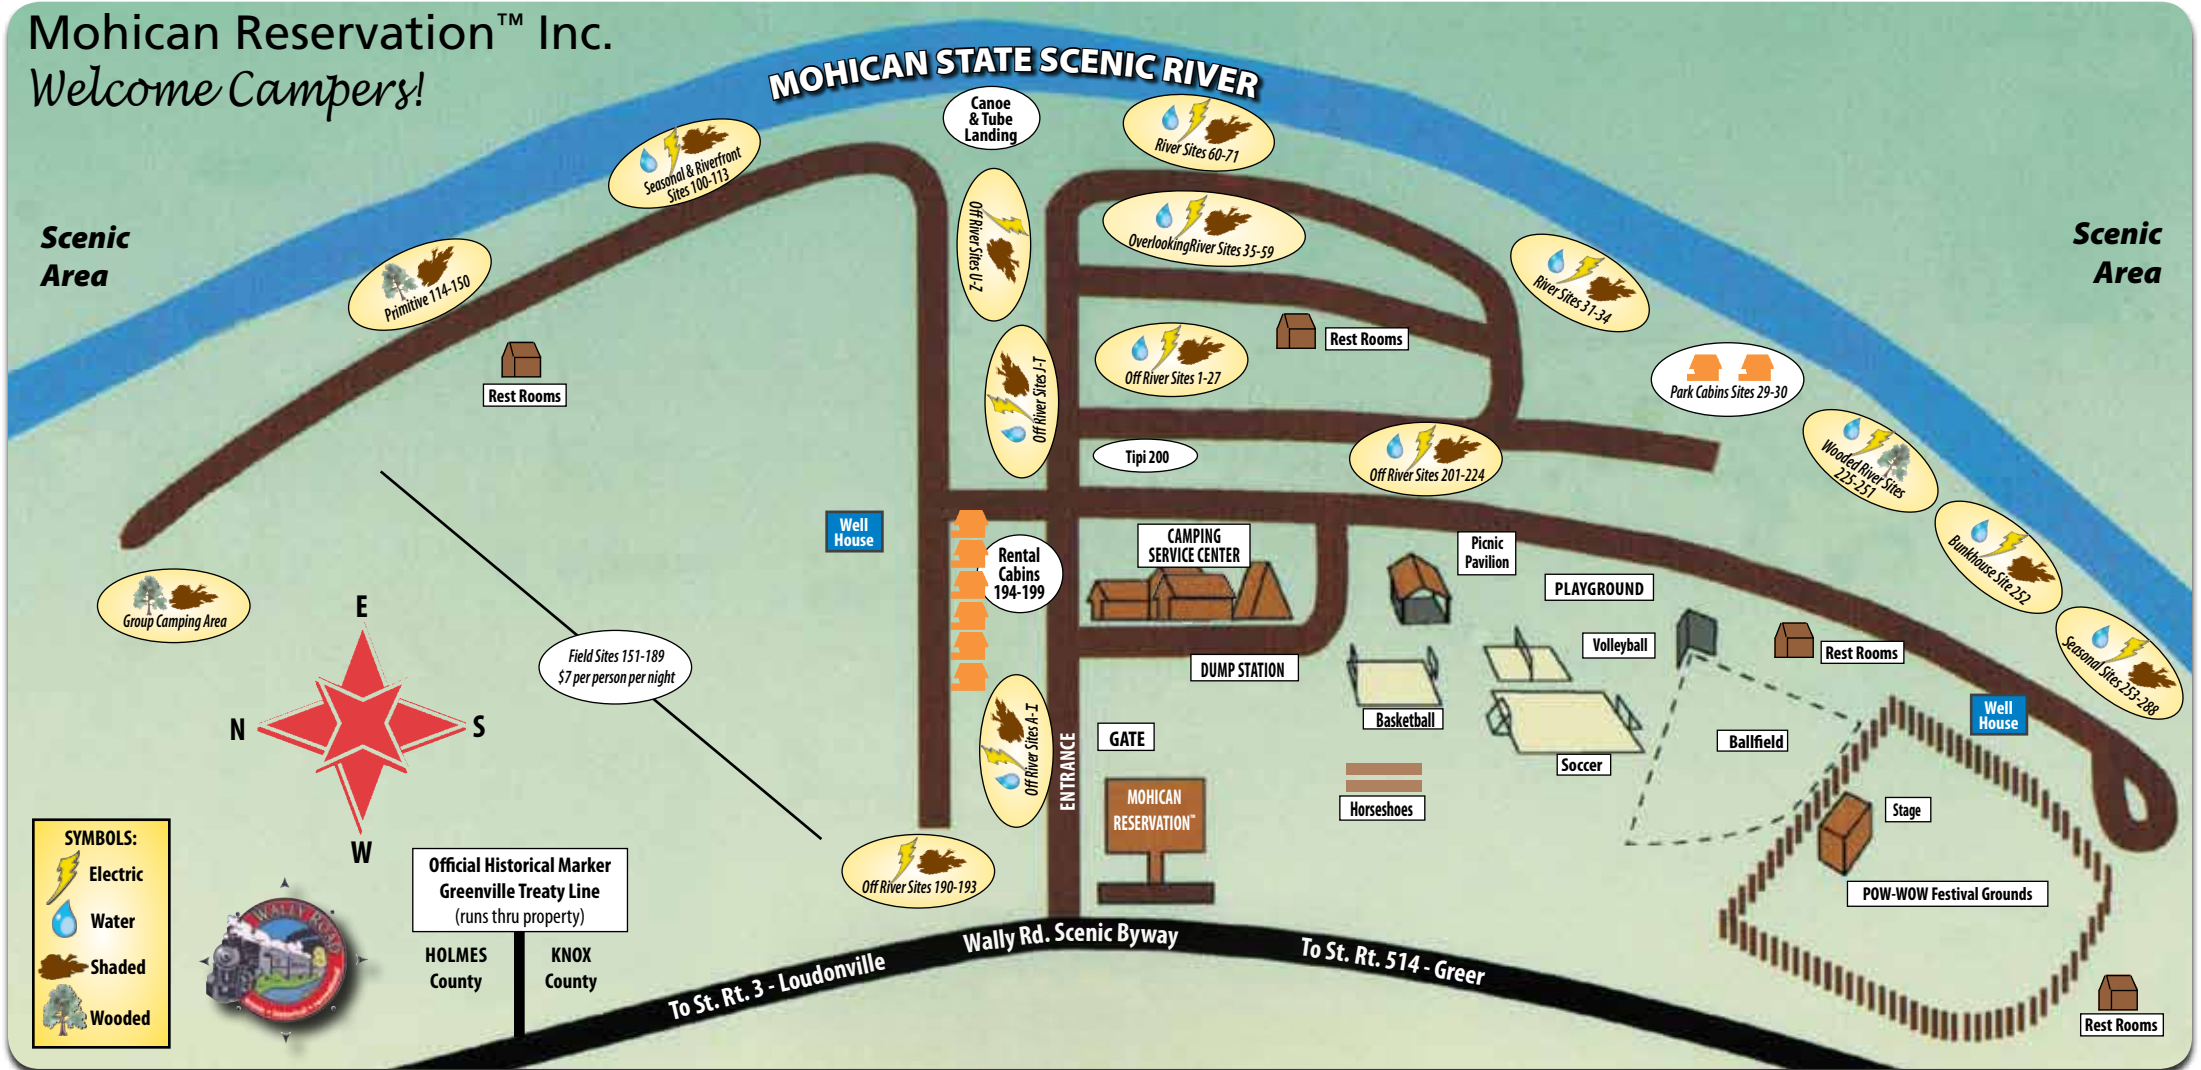

Mohican Reservation™ Inc.

Welcome Campers!

MOHICAN STATE SCENIC RIVER

Scenic Area

Scenic Area

SYMBOLS:

- Electric
- Water
- Shaded
- Wooded

**Official Historical Marker
Greenville Treaty Line**
(runs thru property)

HOLMES County | **KNOX County**

To St. Rt. 3 - Loudonville | Wally Rd. Scenic Byway | To St. Rt. 514 - Greer